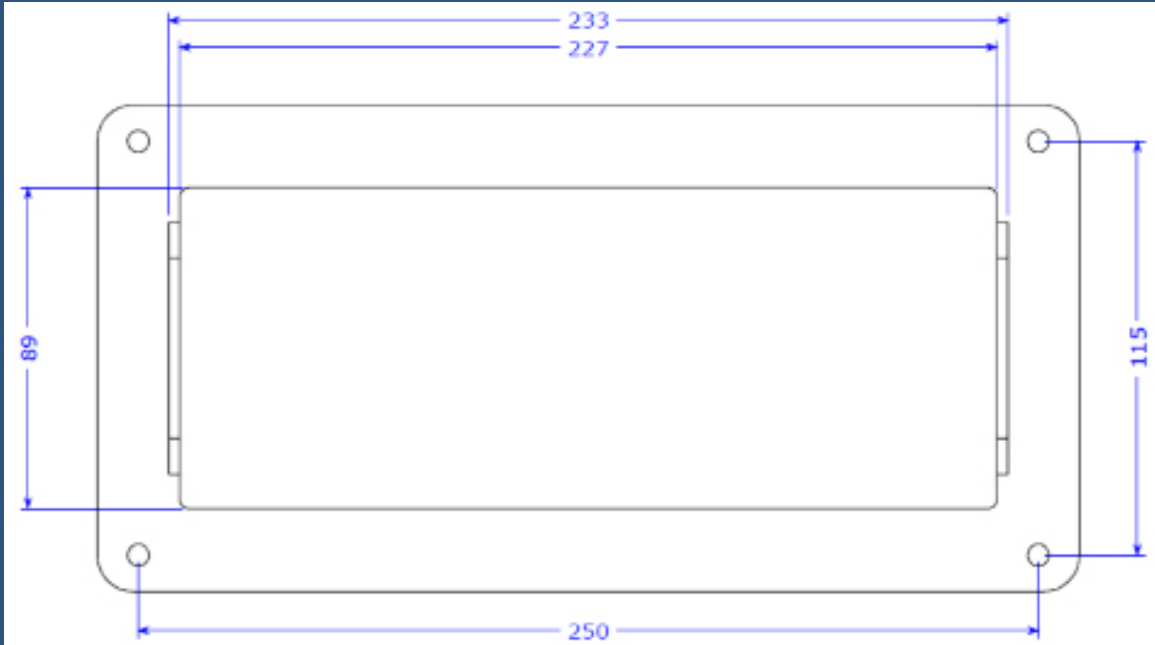

Dimensions: POL6063