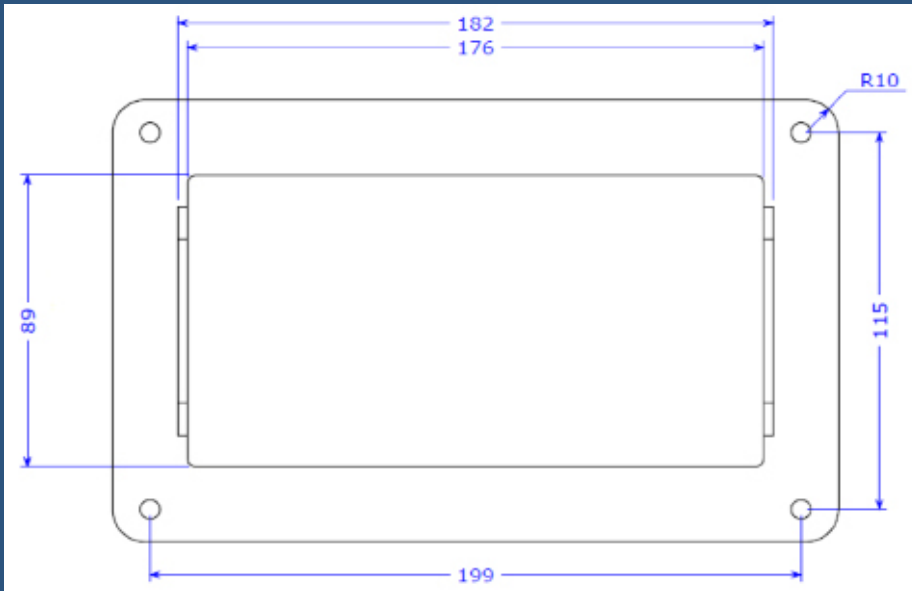

POL 6063 is used for

- SAILOR 6222 VHF
- SAILOR 6248 VHF
- SAILOR 6249 VHF
- SAILOR 6300 MF/HF

POL 6263 is used for

- SAILOR 6210 VHF
- SAILOR 6215 VHF
- SAILOR 6216 VHF
- SAILOR 6217 VHF

The brackets are designed for easy panel mounting from the front.

Dimensions: POL6063

Dimensions: POL6263

POLARIS ELECTRONICS A/S

KAERHOLT 1
DK-9210 AALBORG SO
DENMARK

PHONE: +45 9631 7900
FAX: +45 9631 7901
E-MAIL: INFO@POLARIS-AS.DK
WEB: WWW.POLARIS-AS.DK