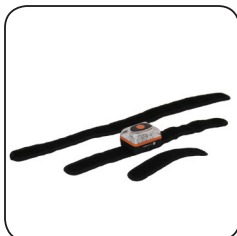

Navi Light Sport Attachments:

The Navi Light Sport extends the hugely successful Navi Light range of portable maritime lighting products. The “sport” combines the best features of the award winning Navi Light 360 with a compact “head torch” that floats. However, the Navi Light Sport really comes into its own in terms of versatility when combined with the following amazing range of attachment systems.

STANDARD ARMBAND (INCLUDED WITH NAVI LIGHT SPORT PURCHASE):

- Comfortable and stylish armband with a plastic fitting to support the Sport light unit. The base of the armband provides a Velcro attachment to the light unit for extra stability when worn, for example, on the upper arm.
- Integral small plastic screwdriver as part of the armband gives very easy access to the batteries in the Navi Light Sport.

CLIP HOLDER:

- Clip attachment accepts and holds Navi Light Sport in holder with Velcro and then clips to: Straps – Clothing – Bags – thin Metal – Tents – Sheeting – etc
- Super strong clip. Multiple uses.

DOUBLE MAGNETIC HOLDER:

- Double magnetic holder converts Navi Light Sport to the award winning double magnetic Navi Light 360 degree.
- Attach to almost anything with the award winning double magnetic system
Clothing – Bags – Caps/Hats - Plastic – Metal – Poles – etc
- Operates as a single magnetic system or together as the unique Navisafe double magnetic system.