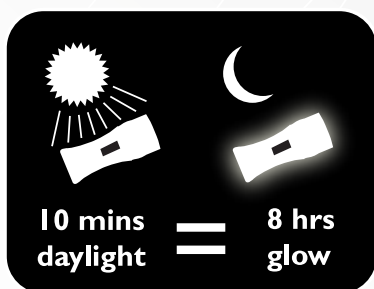

## Navi light Glo

**Glow in the dark torch**  
**Waterproof 200m**  
**Superbright, long lasting torchlight**

The time you need a torch most is when it's dark and you can't find it. With its glowing body the Navi light Glo is instantly found in the dark. The torch actually illuminates its handle for up to 8 hours after just 10 minutes of daylight.

### Technical specifications:

- Weight: 122g (Unit including batteries)
- Size: Diameter: 40mm Length: 105mm
- Water proof 200 m
- Batteries: 2 x AA
- LED: 6 White LED
- Switch: Magnetic
- Modes:
  1. 50%
  2. 100%
  3. Flashing light
- Glow time: Up to 8 hours after 10 minute in daylight