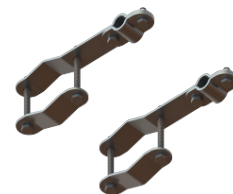

MAST/RAIL MOUNT KIT HF (LARGE)

Mounting Kit for LF/HF antennas L = 8 - 9 m

- Heavy duty rail mount for installation of marine HF antennas
- Side mounting clamps for HF8000 and HF9000 series
- Mounting on vertical rails/poles with diameters from 30 mm to 90 mm
- Stainless steel mounting hardware included
- Kit includes two brackets

Mechanical Specifications:

Weight	2360 g
Mounting place	On horizontal poles and rails
Materials	Steel (Galvanized)
For Antenna Types	HF8000 and HF9000 series
Dimensions	309 x 49.5 x 50.5 mm

Ordering information: